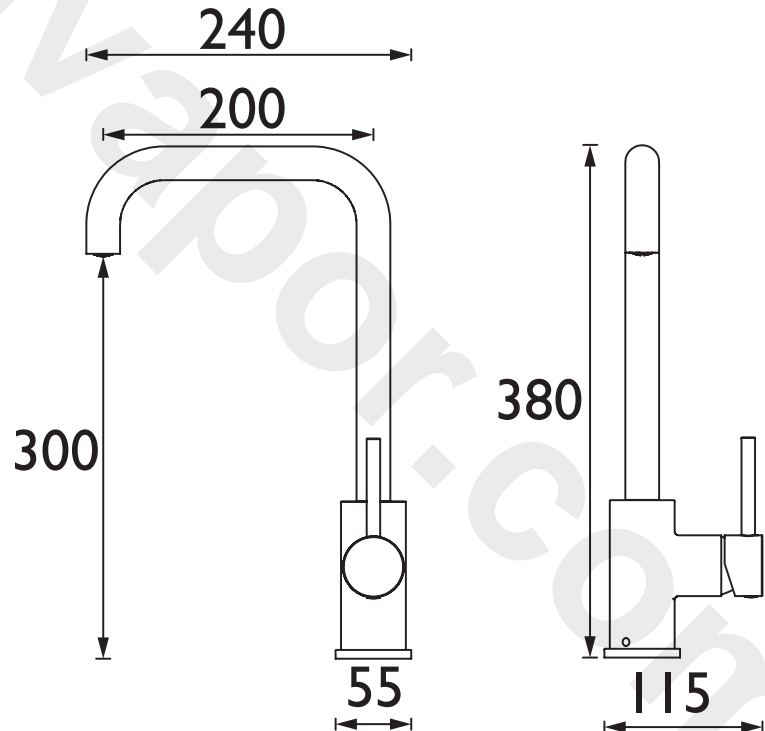

### Specification

<b>Product Type:</b>	Kitchen Tap
<b>Main Construction Material:</b>	Brass
<b>Mount Type:</b>	Deck Mounted
<b>Handle Type:</b>	Lever Handle
<b>Connection Inlet:</b>	1/2" BSP Flexible Tails
<b>Connection Outlet:</b>	M18.5 Coin-Slot Aerator
<b>Number of Tap Holes:</b>	1
<b>Valve/Cartridge Type:</b>	35mm Cartridge
<b>Plumbing System Requirements:</b>	Suitable for all plumbing systems
<b>Minimum Dynamic Pressure:</b>	0.3 Bar
<b>Maximum Dynamic Pressure:</b>	5.0 Bar
<b>Maximum Hot Water Temperature: °C</b>	60
<b>Maximum Static Pressure: (bar)</b>	10
<b>Flow Type:</b>	Single Flow
<b>Isolation Included:</b>	Yes
<b>Check Valve Supplied:</b>	Yes

### Features:

- Long life ceramic cartridge for added durability and ease of use
- Product supplied without Easyfit base
- Minimum working pressure of 0.3 bar

### Dimensions (measurements in mm)